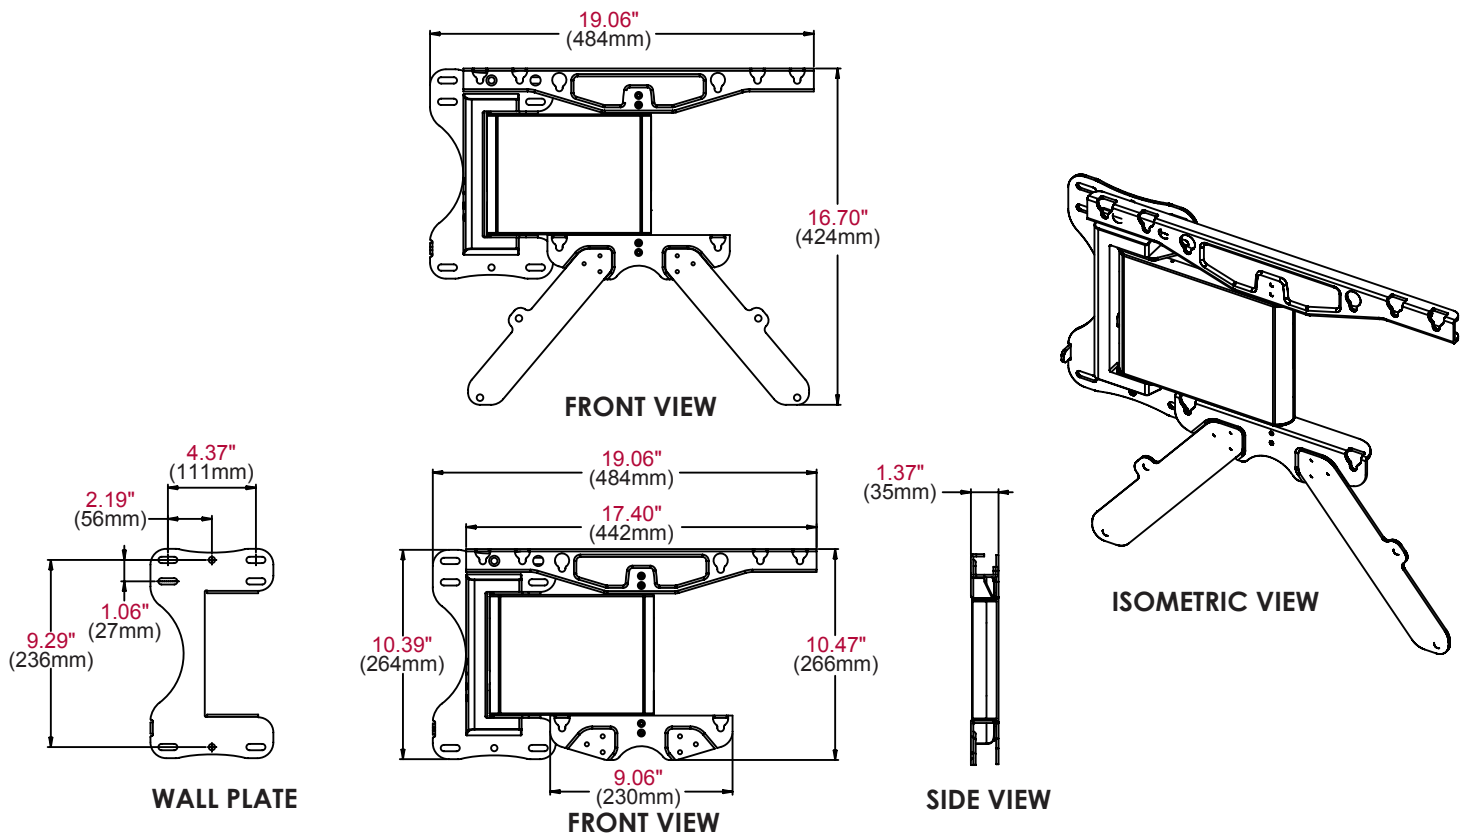

MM746PU: Ultra Slim Motorized Wall Mount for 23" to 46" Ultra-thin Flat Panel Displays

Product Specifications

	DIMENSIONS (W x H x D)	PRODUCT WEIGHT	LOAD CAPACITY	FINISH	AVAILABLE COLORS
MM746PU	19.06" x 16.70" x 1.375"-8.375" (484 x 424 x 34.9-212.7mm)	9.965lb (4.52kg)	110lb (50kg)	Scratch Resistant Fused Epoxy	Gloss Black

Package Specifications

	PACKAGE SIZE (W x H x D)	PACKAGE SHIP WEIGHT	PACKAGE UPC CODE	PACKAGE CONTENTS	UNITS IN PACKAGE
MM746PU	20.63" x 12.63" x 2.38" (524 x 320.8 x 60.5mm)	26lb (11.8kg)	735029274964	Wall mount and hardware for attaching display	1

All dimensions = inch (mm)

ARCHITECTS SPECIFICATIONS

Ultra Slim Motorized Wall Mount shall be a Peerless model MM746PU and shall be installed where indicated on the plans. Assembly and installation shall be done according to instructions provided by the manufacturer.